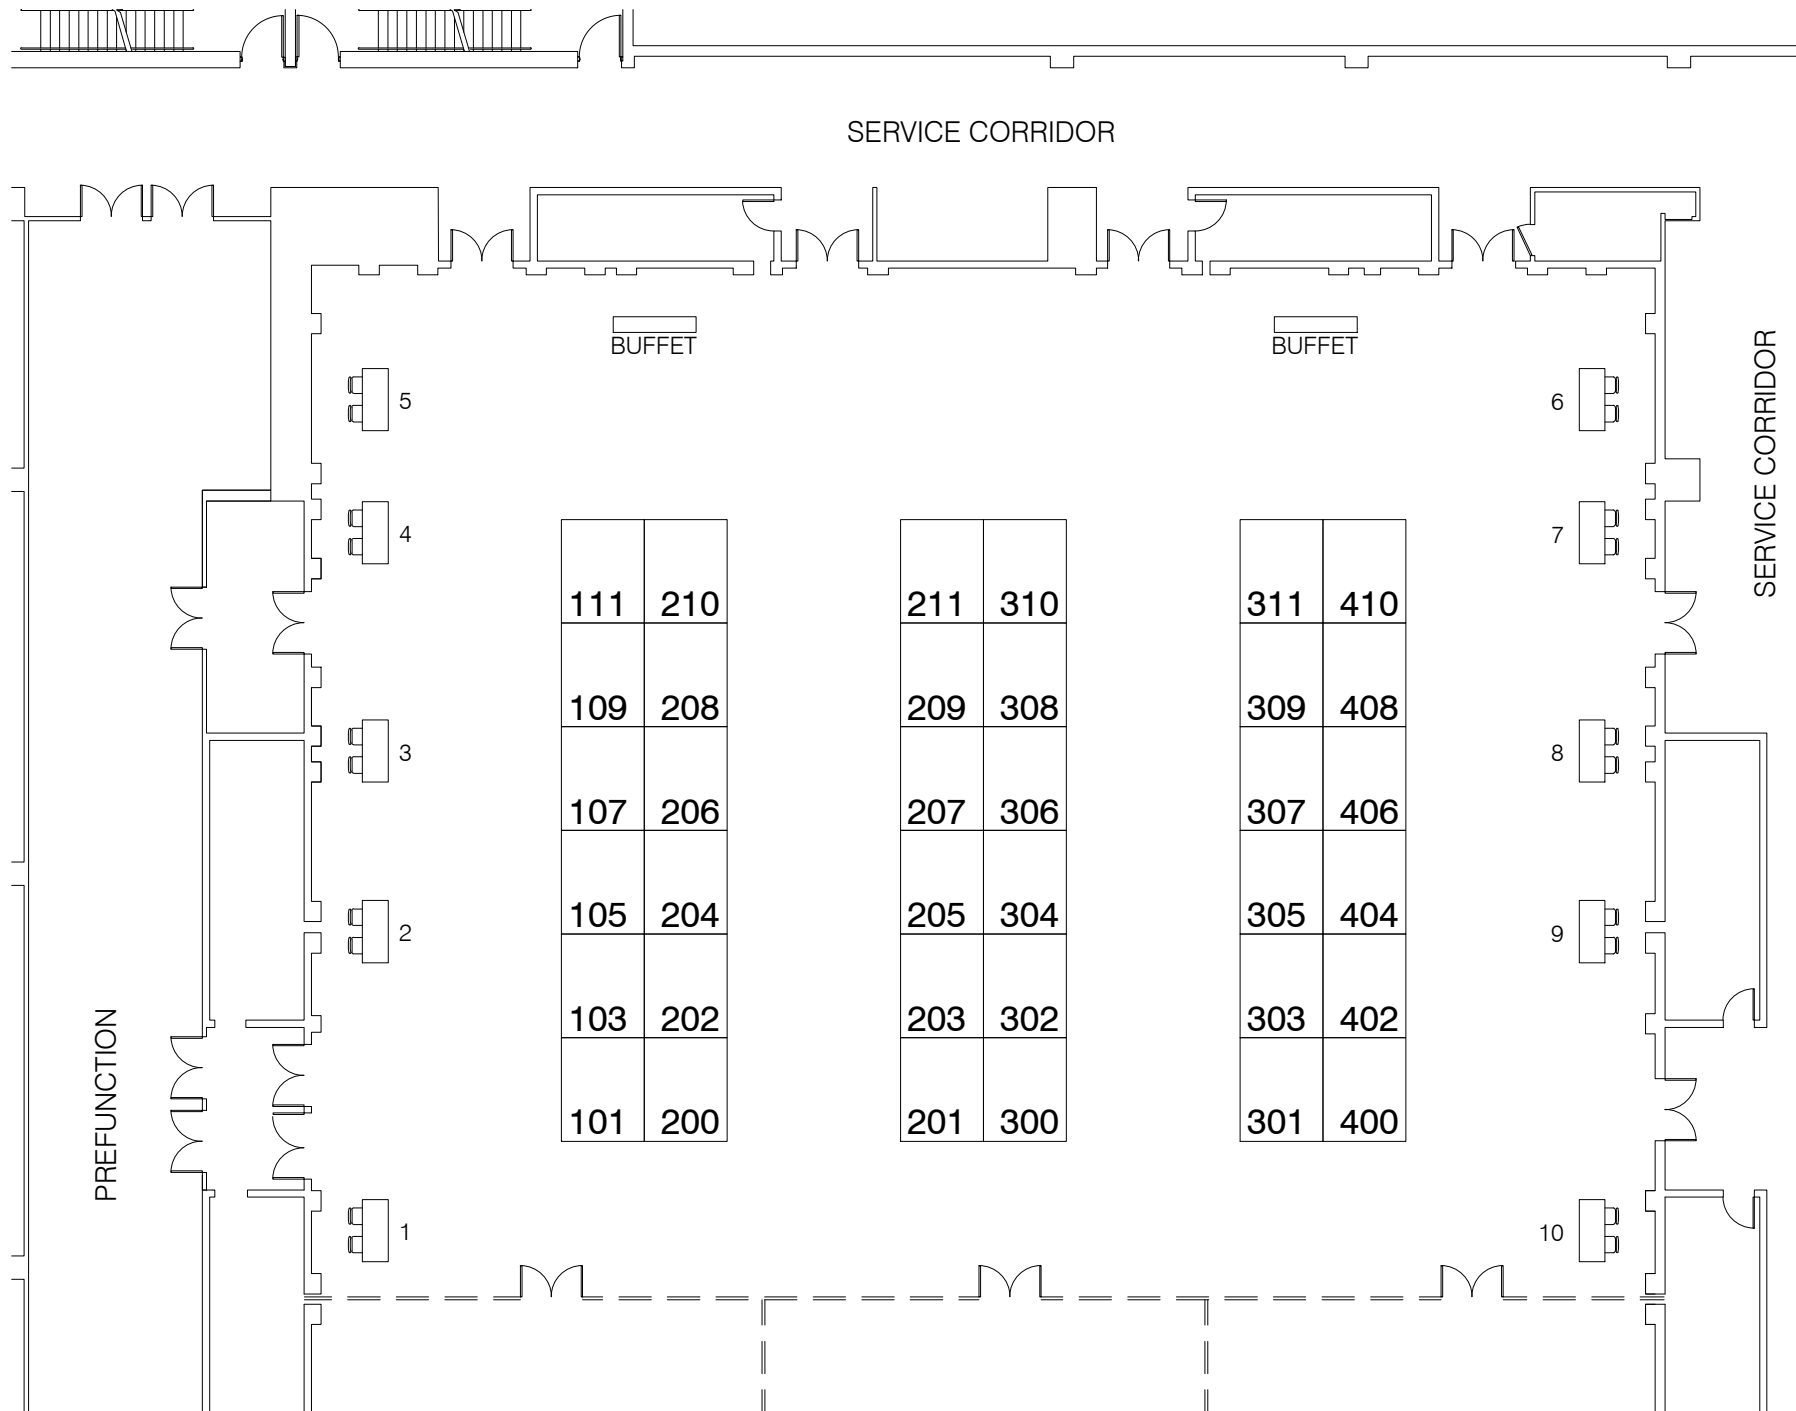

National Newspaper Association

October 2-5, 2014

Grand Hyatt Hotel-Lone Star Ballroom
San Antonio, TX

DRAWING AS OF 2/25/2014 deleof

Drawing Started on: 2/20/2014 deleof

BOOTH LEGEND

36-8X10 BOOTHS
40 - 6' Table Tops

FREEMAN

INNOVATION DEDICATED TO YOUR BRAND

JOB NUMBER:
321878

SELLING AE:
MEGAN ELROD

PRODUCING AE:
MEGAN ELROD

SCALED TO FIT PAGE

DISCLAIMER

EVERY EFFORT HAS BEEN MADE TO ENSURE THE ACCURACY OF ALL INFORMATION CONTAINED ON THIS FLOORPLAN. HOWEVER NO WARRANTIES, EITHER EXPRESSED OR IMPLIED ARE MADE WITH RESPECT TO THIS FLOORPLAN. IF THE LOCATION OF BUILDING COLUMNS, UTILITIES OR OTHER ARCHITECTURAL COMPONENTS OF THE FACILITY IS A CONSIDERATION IN THE CONSTRUCTION OR USAGE OF AN EXHIBIT, IT IS THE SOLE RESPONSIBILITY OF THE EXHIBITOR TO PHYSICALLY INSPECT THE FACILITY TO VERIFY ALL DIMENSIONS AND LOCATIONS.