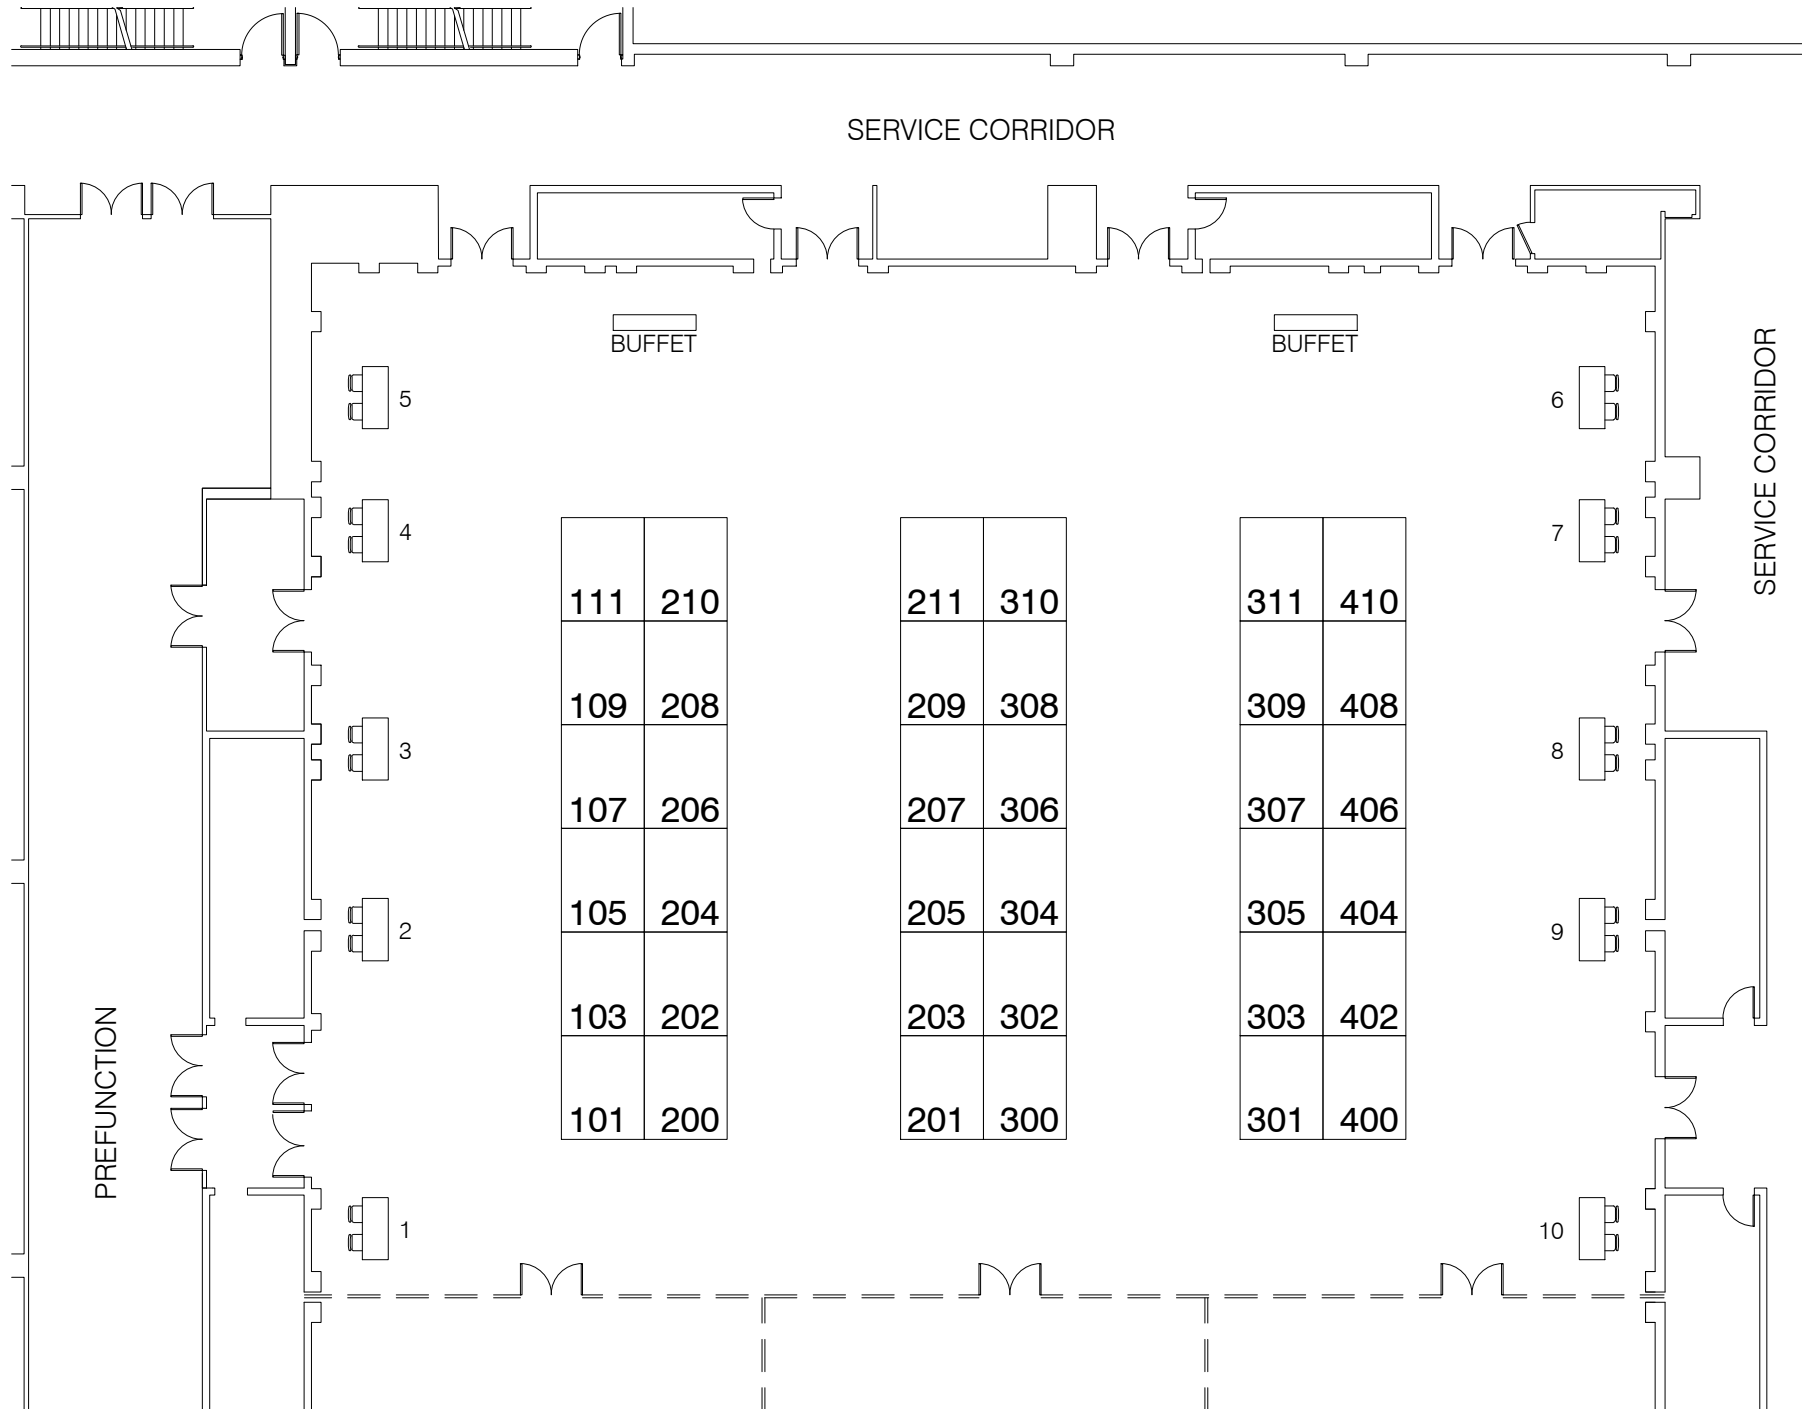

# National Newspaper Association

October 2-5, 2014

Grand Hyatt Hotel-Lone Star Ballroom  
San Antonio, TX

DRAWING AS OF 2/25/2014 deleof

Drawing Started on: 2/20/2014 deleof

## BOOTH LEGEND

36-8X10 BOOTHS  
40 - 6' Table Tops

### DISCLAIMER

EVERY EFFORT HAS BEEN MADE TO ENSURE THE ACCURACY OF ALL INFORMATION CONTAINED ON THIS FLOORPLAN. HOWEVER NO WARRANTIES, EITHER EXPRESSED OR IMPLIED ARE MADE WITH RESPECT TO THIS FLOORPLAN. IF THE LOCATION OF BUILDING COLUMNS, UTILITIES OR OTHER ARCHITECTURAL COMPONENTS OF THE FACILITY IS A CONSIDERATION IN THE CONSTRUCTION OR USAGE OF AN EXHIBIT, IT IS THE SOLE RESPONSIBILITY OF THE EXHIBITOR TO PHYSICALLY INSPECT THE FACILITY TO VERIFY ALL DIMENSIONS AND LOCATIONS.