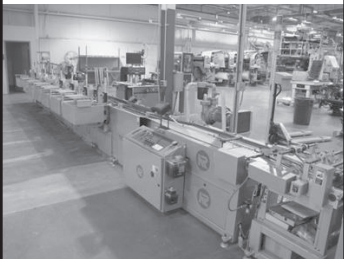

2012 Kirk-Rudy model 600 six into
one Newspaper Inserter with Inkjet
and reject station

Less than 5 years old for less than
1/2 new price

Delivery installation and training
available

Call for pricing

Todd Westbrook
Mailroom Service, Inc.
3050 N. Main St., Unit 4A
Kennesaw, GA 30144
Office 770-425-4500
Cell 678-410-8301